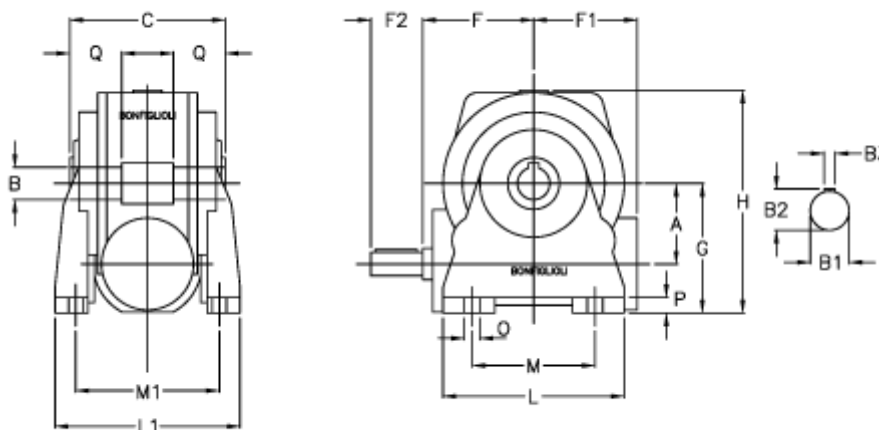

Data Sheet

Article number: 3901210007100

Description: Worm gear with solid input shaft
VF 210N-7-HS

Measures

a	= 210.0	F1 = 277	O = 26.0
B	= 90	F2 = 110	P = 25
B1	= 48	g = 335	Q = 85.0
B2	= 51.5	H = 555.0	
B3	= 14	L = 440	
C	= 260	L1 = 320	
Description = VF 210N-xx-HS		m = 340	
F	= 230.0	M1 = 265.0	